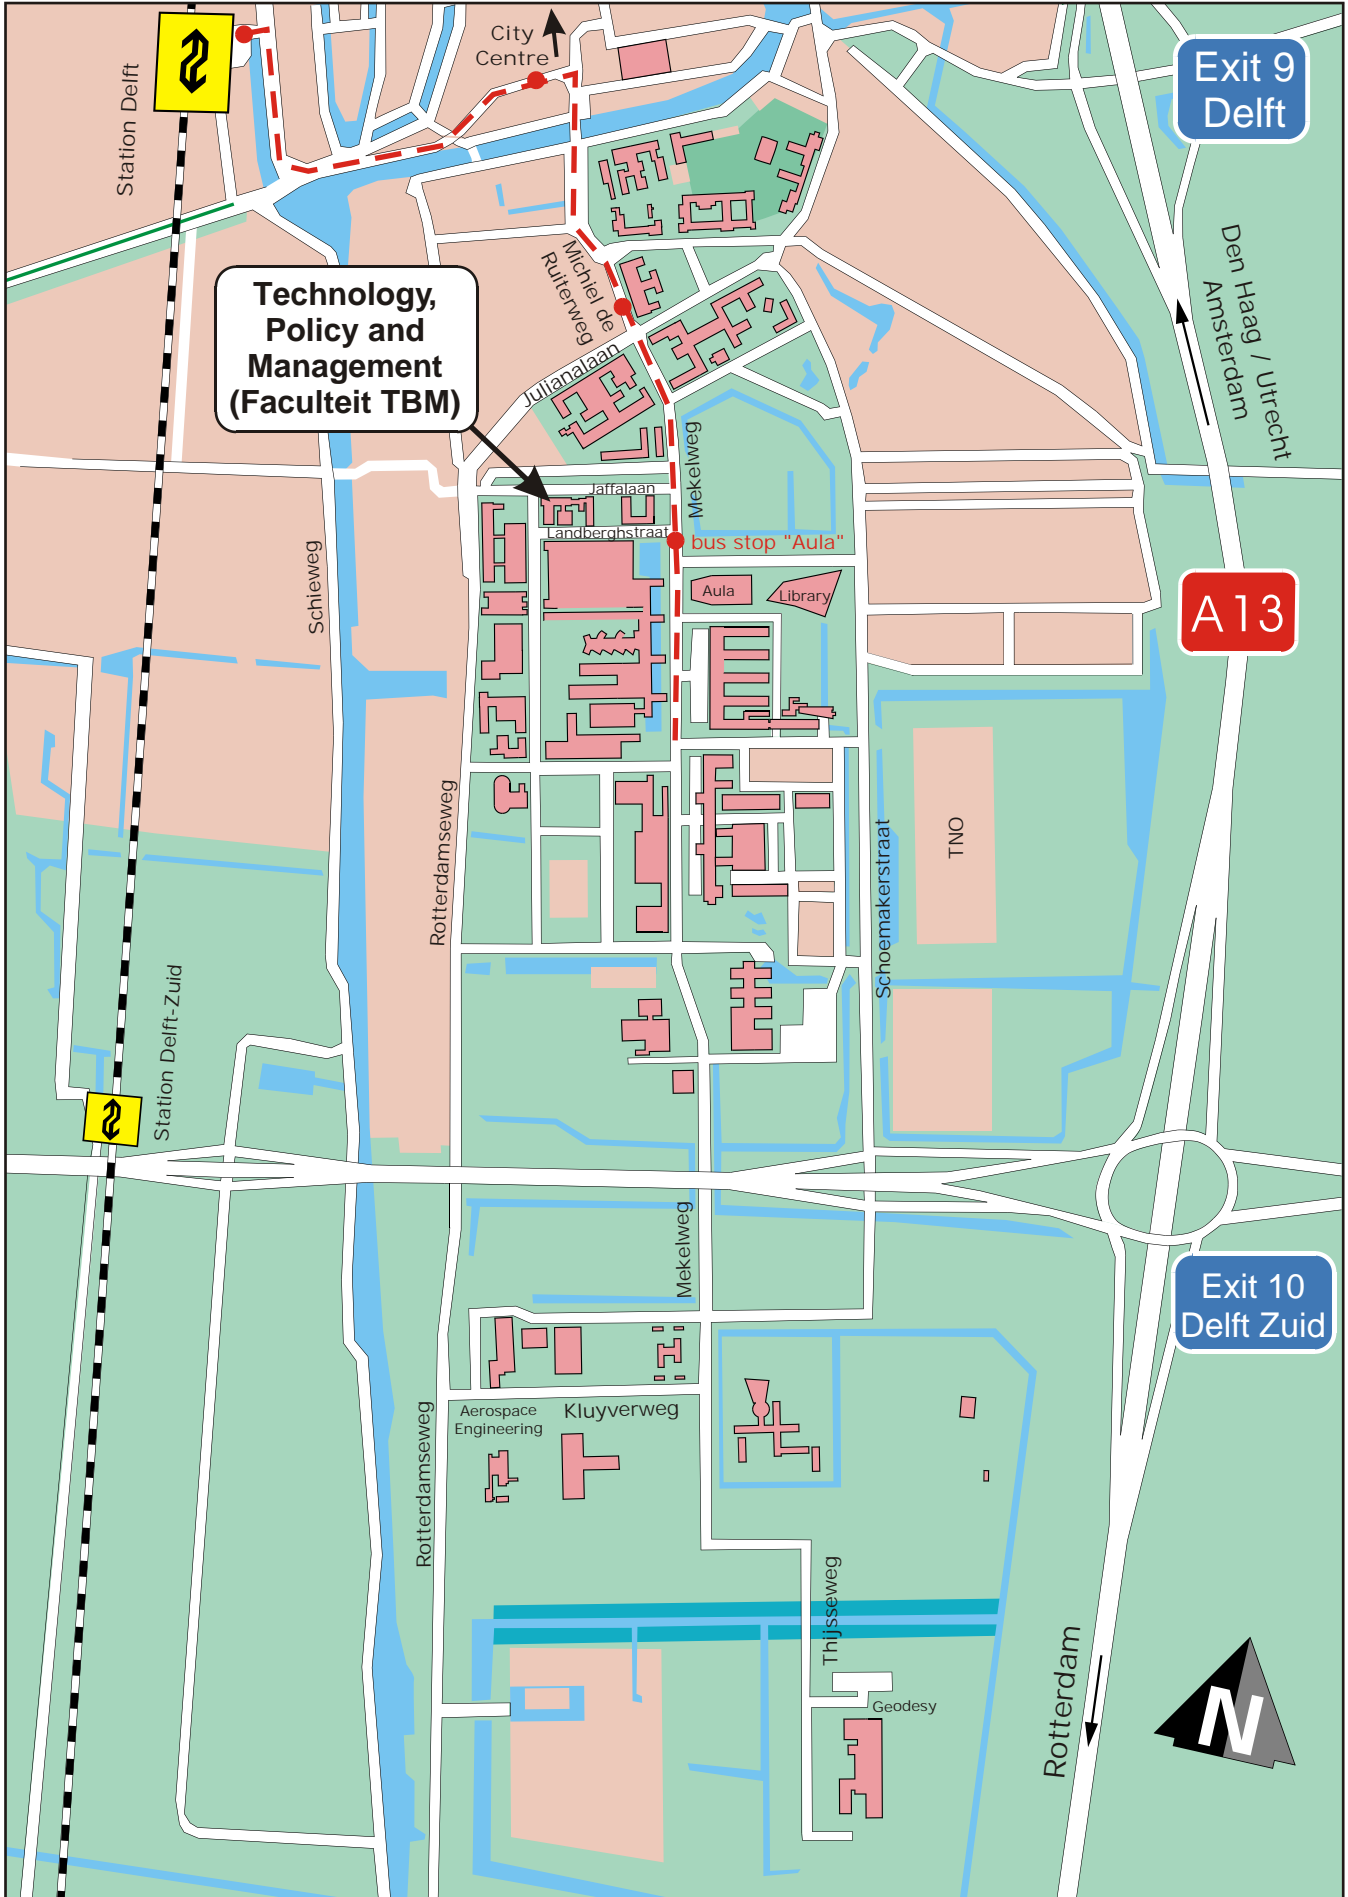

Delft University of Technology Campus Map

— ● — bus line 63 (Tanthof) or 129 (Rotterdam)

How to find the faculty of Technology, Policy and Management

Adress

Faculty of Technology, Policy and Management
Faculteit Techniek, Bestuur en Management (TBM)
Jaffalaan 5, Delft

By public transportation

Take the train from the direction Den Haag / Amsterdam / Utrecht or Rotterdam / Dordrecht and get off the train at the Delft Station. Now take the bus 63 (direction Tanthof) or 129 (direction Rotterdam) and get off the bus at the Aula DUT. Now walk back in the direction you came from and turn directly left. This is the Jaffalaan. The Faculty building is the third one in this street, at number five.

By car

If you prefer to go by car, take the direction Delft Zuid and follow the lane TU. At the end of the lane turn right into Schoemakerstraat and drive on until the third street left (Christiaan Huygensweg). At the end of this street turn right (Mekelweg) and second street left. This is the Jaffalaan. The third building is the faculty site.